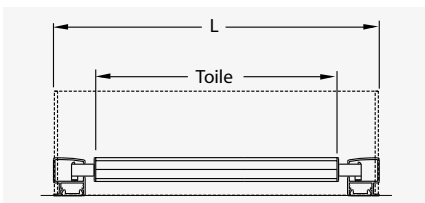

Coupe horizontale

Guidage coulisses